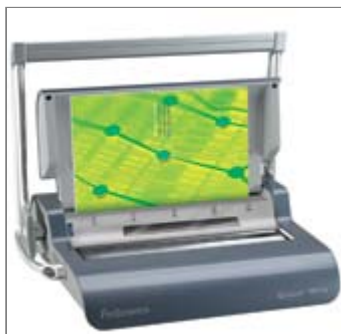

[PRINT](#)

Quasar Wire

Ref: 5224101

Full width punch handle requires minimal effort Angled comb rake to make loading punched sheets much easier Adjustable edge guide aligns sheet accurately Storage tray with patented wire & document measure allows user to select quickly Chip tray with burst out feature to eliminate jams

Product Features

Item Number	5224101
Usage	Regular
Manual or Electric Punching	Manual
Punching Capacity (80gsm)	15
Binding Capacity (80gsm)	130 sheets
Warm-up Time	N/A
Binding Cycle	N/A
Vertical Punching	Yes
Binding Element Selector	Yes
Ready Light/Binding Light	N/A
Auto Shutoff	N/A
Releasable Dies	N/A
Units per Master Carton	1
Item Weight (kgs)	7.38
Retail Pack Dimensions H x W x D (mm)	470.00 x 522.00 x 204.00
Back Margin Adjustment Selector	No
SCS	50043859530019
UPC Code	043859530014
CRC	52241
EAN Code	043859530014
Removable Binding System	Yes
Warranty	2 Years